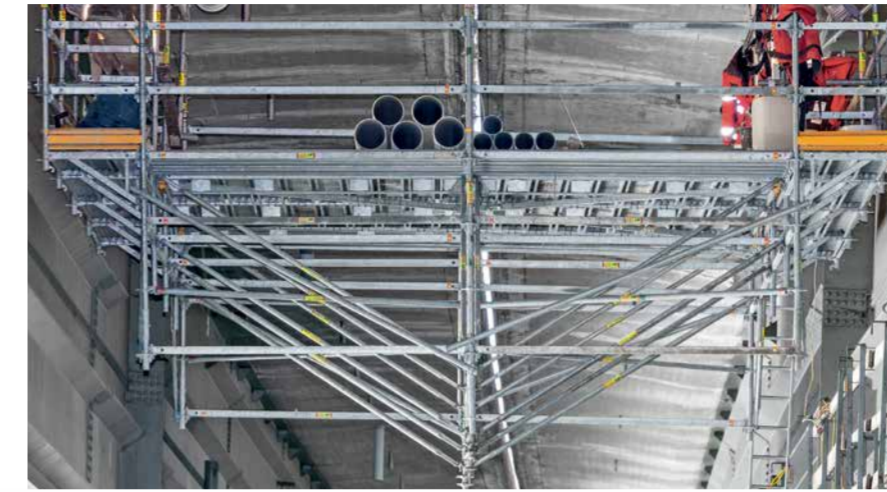

Safety at work
Fulfills all requirements
of the industry

Maximum adjustment
Optimal adaptability to suit
site conditions

Easy assembly
Innovative solutions guaranteeing
speed and safety

PERI UP Flex Working Platforms
Safety Installations

★ Productfeature	⚙️ Technicaladvantage	📈 Costadvantage
Ledger UH	Due to the special node rigidity and enormous loadability of the connection	Allows high standard loads; less diagonal bracing are necessary; saving time
Deck UDG	Working platforms are completely covered without any gaps and simple conversions are made to accommodate any obstructions	Easy adaptations reduce the time of assembly and reassembly
Gravity Lock	Quickly and safely mounted with the "gravity lock" and self-locking decks	Fast and safe resulting in time saved during assembly

Safe
Gravity Lock

Ledgers drop into place and lock instantly, safe against accidental drop

Toe Boards

Toeboards stack into each other, safer to carry and store

Fast
Easy to install

Efficient
Locking Deck

Decks drop into place and lock instantly, safe against accidental lift