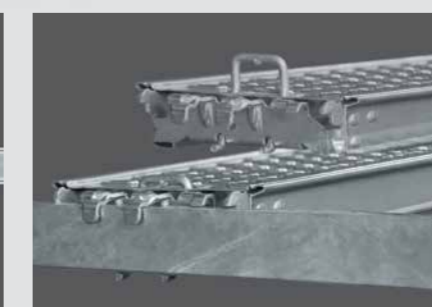

Safety at work
Fulfills all requirements
of the industry

Maximum adjustment
Optimal adaptability to suit
site conditions

Easy assembly
Innovative solutions guaranteeing
speed and safety

PERI UP Flex Working Platforms
Safety Installations

★ Productfeature	⚙️ Technicaladvantage	📈 Costadvantage
Ledger UH	Due to the special node rigidity and enormous loadability of the connection	Allows high standard loads; less diagonal bracing are necessary; saving time
Deck UDG	Working platforms are completely covered without any gaps and simple conversions are made to accommodate any obstructions	Easy adaptations reduce the time of assembly and reassembly
Gravity Lock	Quickly and safely mounted with the "gravity lock" and self-locking decks	Fast and safe resulting in time saved during assembly

Safe
Gravity Lock

Ledgers drop into place and lock instantly, safe against accidental drop

Toe Boards

Toeboards stack into each other, safer to carry and store

Fast
Easy to install

Efficient
Locking Deck

Decks drop into place and lock instantly, safe against accidental lift

Highly Flexible
UDG Decks 25 cm