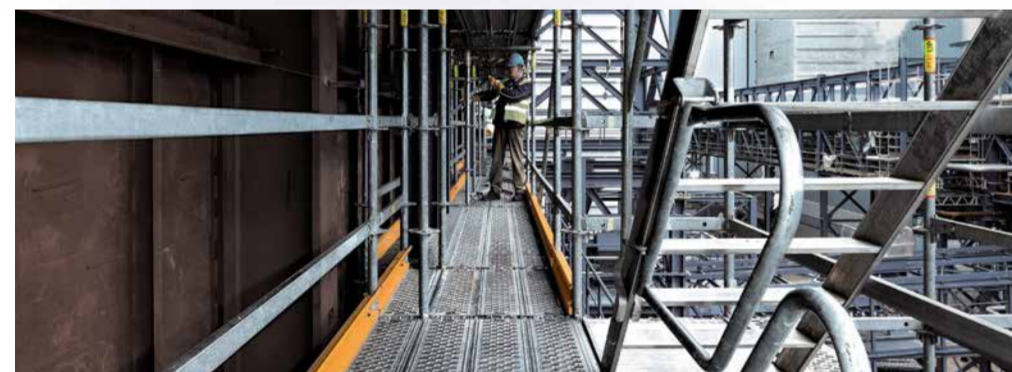

Safety at work
Fulfills all requirements
of the industry

Maximum adjustment
Optimal adaptability to suit
site conditions

Easy assembly
Innovative solutions guaranteeing
speed and safety

PERI UP Flex Working Platforms
Safety Installations

★ Productfeature	⚙️ Technicaladvantage	📈 Costadvantage
Ledger UH	Due to the special node rigidity and enormous loadability of the connection	Allows high standard loads; less diagonal bracing are necessary; saving time
Deck UDG	Working platforms are completely covered without any gaps and simple conversions are made to accommodate any obstructions	Easy adaptations reduce the time of assembly and reassembly
Gravity Lock	Quickly and safely mounted with the "gravity lock" and self-locking decks	Fast and safe resulting in time saved during assembly

Safe
Gravity Lock

Ledgers drop into place and lock instantly, safe against accidental drop

Toe Boards

Toeboards stack into each other, safer to carry and store

Fast
Easy to install

Efficient
Locking Deck

Decks drop into place and lock instantly, safe against accidental lift