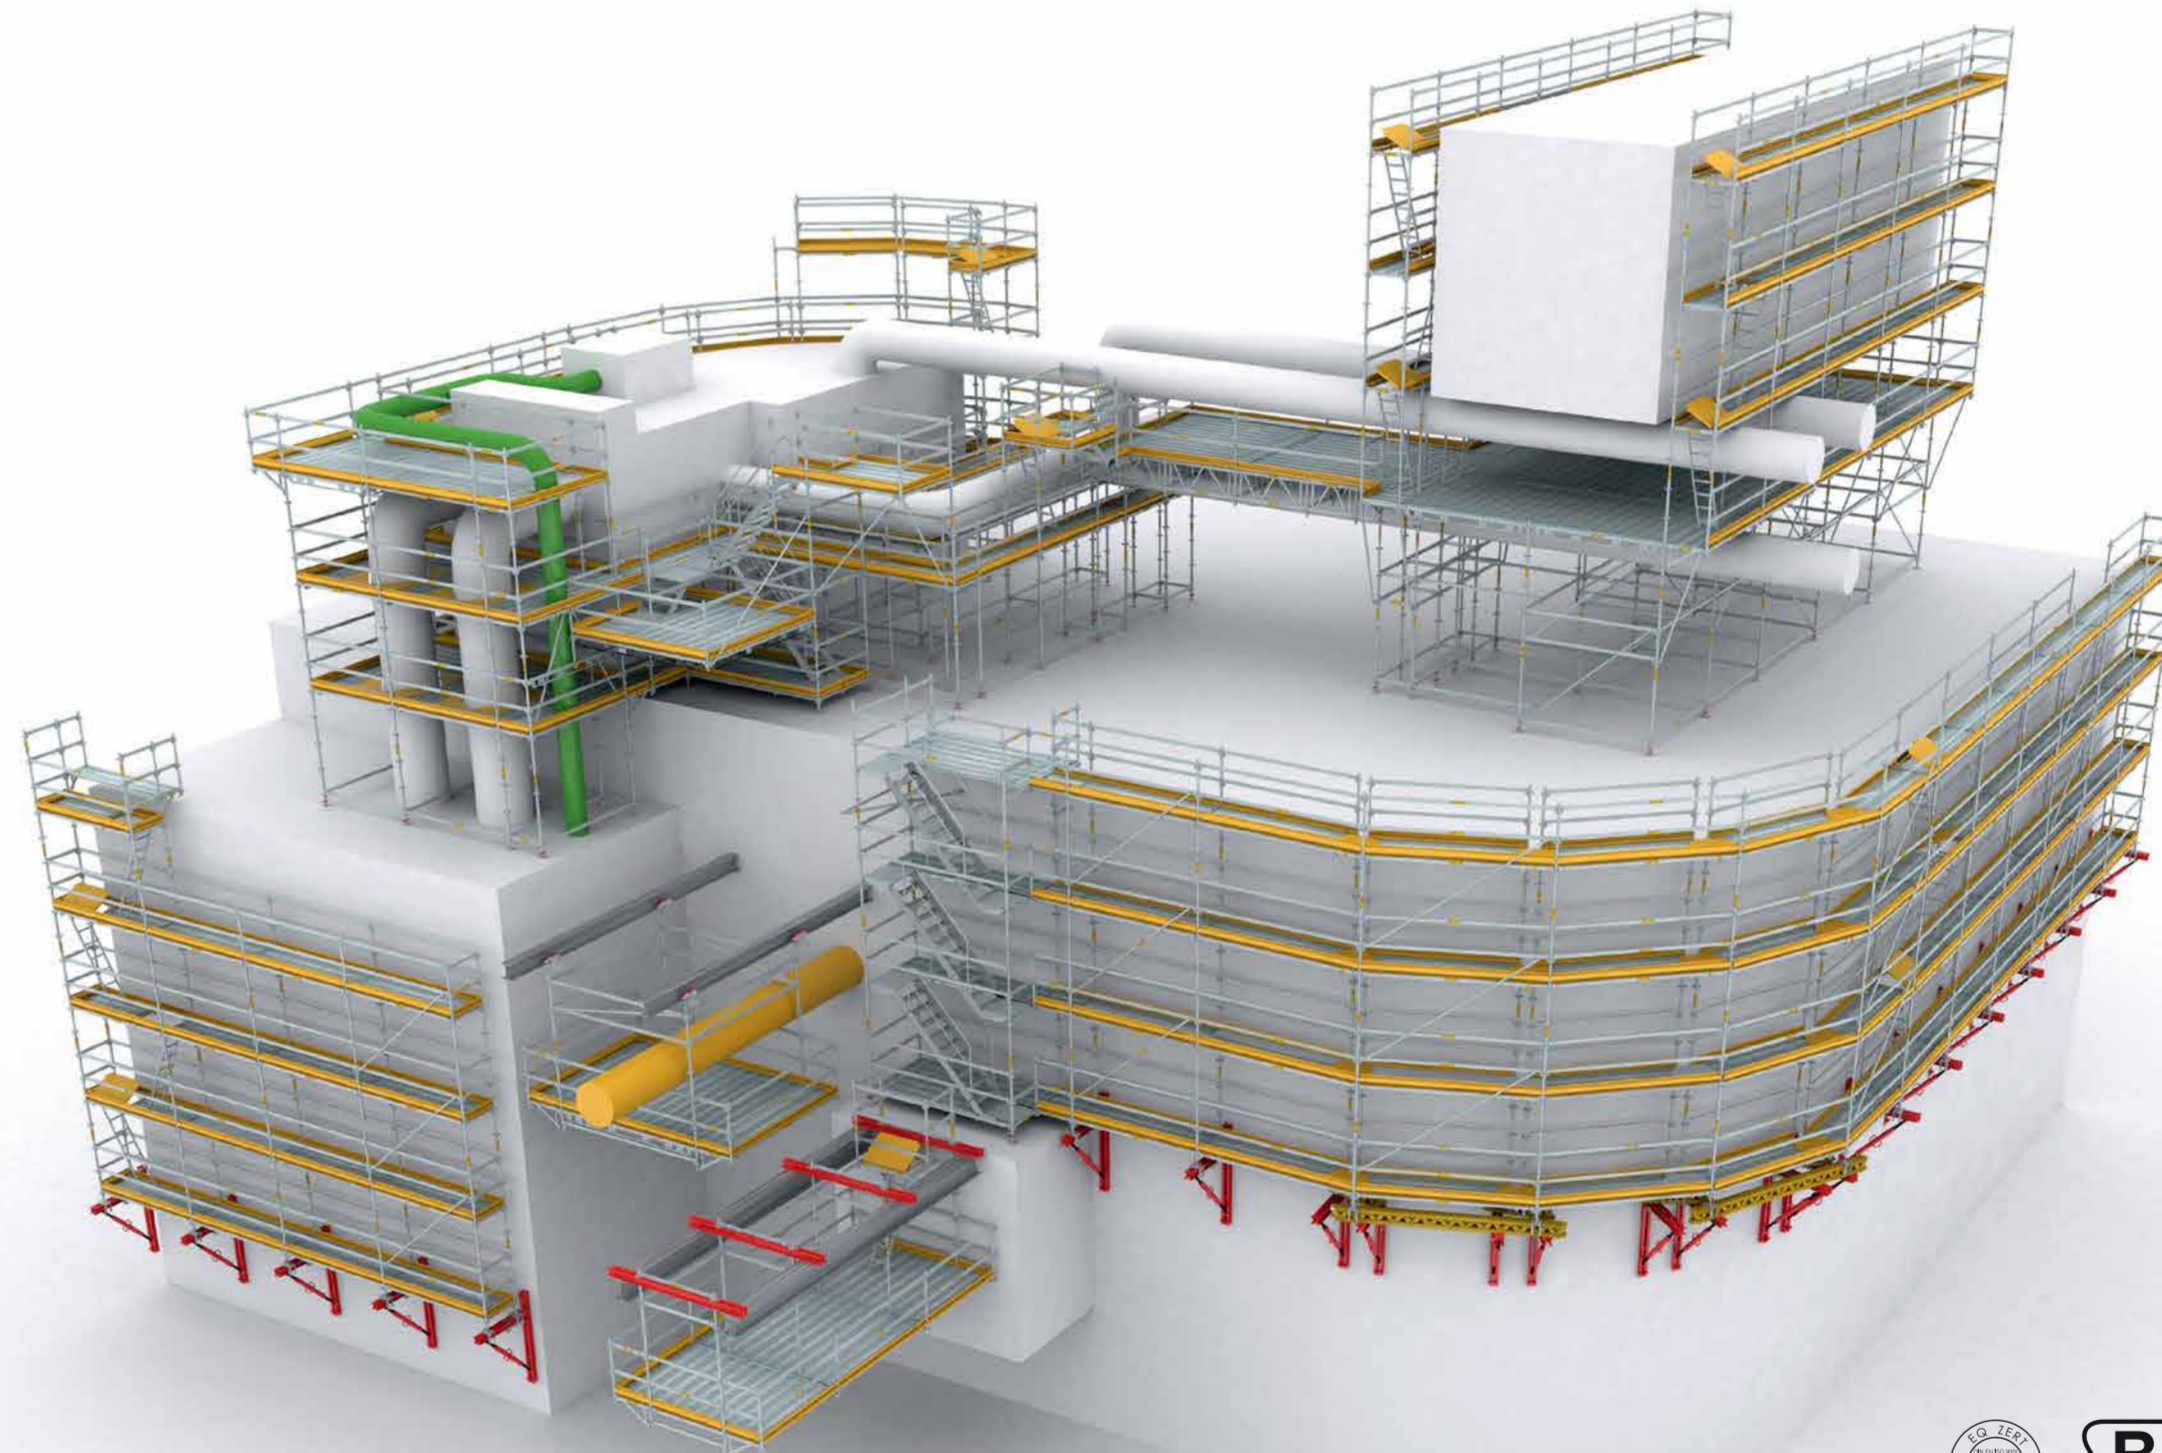

Safety at work
Fulfills all requirements
of the industry

Maximum adjustment
Optimal adaptability to suit
site conditions

Easy assembly
Innovative solutions guaranteeing
speed and safety

PERI UP Flex Working Platforms
Safety Installations

★ Productfeature	⚙️ Technicaladvantage	📈 Costadvantage
Ledger UH	Due to the special node rigidity and enormous loadability of the connection	Allows high standard loads; less diagonal bracing are necessary; saving time
Deck UDG	Working platforms are completely covered without any gaps and simple conversions are made to accommodate any obstructions	Easy adaptations reduce the time of assembly and reassembly
Gravity Lock	Quickly and safely mounted with the "gravity lock" and self-locking decks	Fast and safe resulting in time saved during assembly

Safe
Gravity Lock

Ledgers drop into place and lock instantly, safe against accidental drop

Toe Boards

Toeboards stack into each other, safer to carry and store

Fast
Easy to install

Efficient
Locking Deck

Decks drop into place and lock instantly, safe against accidental lift

Highly Flexible
UDG Decks 25 cm