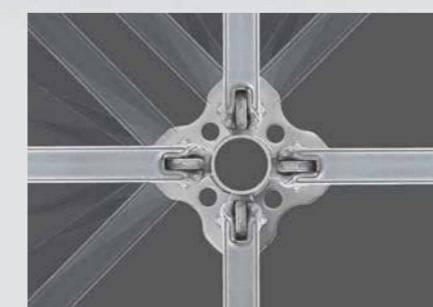

Safety at work
Fulfills all requirements
of the industry

Maximum adjustment
Optimal adaptability to suit
site conditions

Easy assembly
Innovative solutions guaranteeing
speed and safety

PERI UP Flex Working Platforms
Safety Installations

★ Productfeature	⚙️ Technicaladvantage	📈 Costadvantage
Ledger UH	Due to the special node rigidity and enormous loadability of the connection	Allows high standard loads; less diagonal bracing are necessary; saving time
Deck UDG	Working platforms are completely covered without any gaps and simple conversions are made to accommodate any obstructions	Easy adaptations reduce the time of assembly and reassembly
Gravity Lock	Quickly and safely mounted with the "gravity lock" and self-locking decks	Fast and safe resulting in time saved during assembly

Safe
Gravity Lock

Ledgers drop into place and lock instantly, safe against accidental drop

Toe Boards

Toeboards stack into each other, safer to carry and store

Fast
Easy to install

Efficient
Locking Deck

Decks drop into place and lock instantly, safe against accidental lift

Highly Flexible
UDG Decks 25 cm