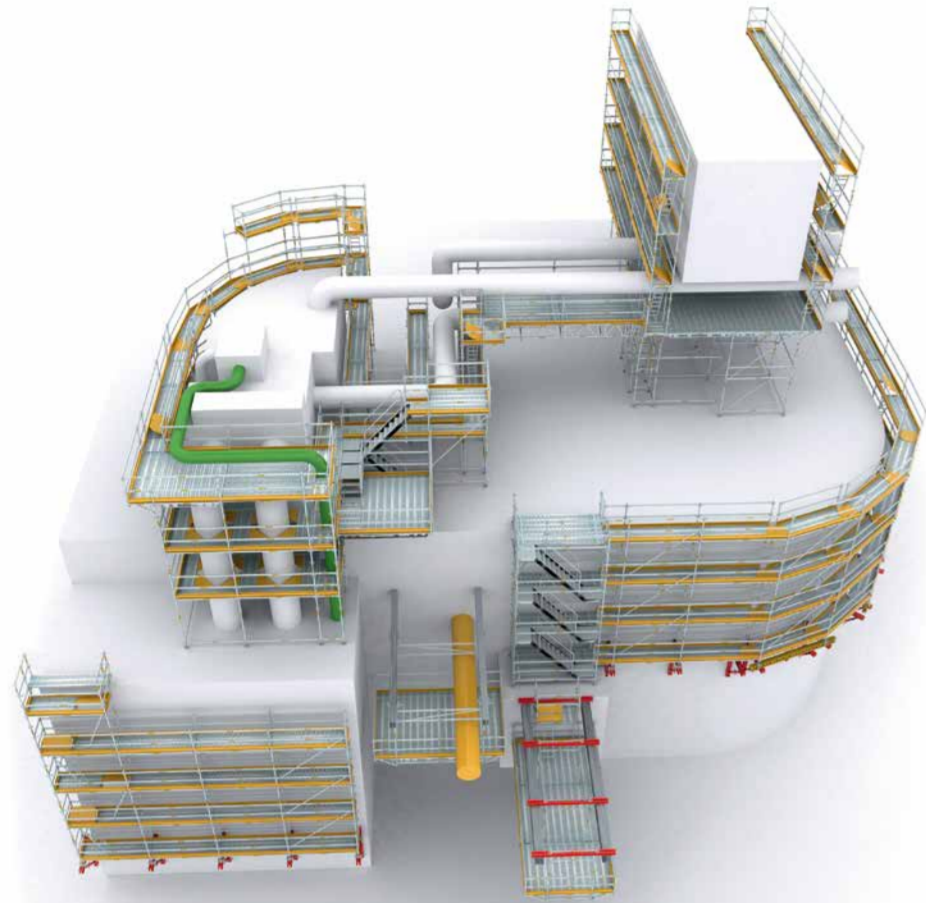

Safety at work
Fulfills all requirements
of the industry

Maximum adjustment
Optimal adaptability to suit
site conditions

Easy assembly
Innovative solutions guaranteeing
speed and safety

PERI UP Flex Working Platforms
Safety Installations

★ Productfeature	⚙️ Technicaladvantage	📈 Costadvantage
Ledger UH	Due to the special node rigidity and enormous loadability of the connection	Allows high standard loads; less diagonal bracing are necessary; saving time
Deck UDG	Working platforms are completely covered without any gaps and simple conversions are made to accommodate any obstructions	Easy adaptations reduce the time of assembly and reassembly
Gravity Lock	Quickly and safely mounted with the "gravity lock" and self-locking decks	Fast and safe resulting in time saved during assembly

Safe
Gravity Lock

Ledgers drop into place and lock instantly, safe against accidental drop

Toe Boards

Toeboards stack into each other, safer to carry and store

Fast
Easy to install

Efficient
Locking Deck

Decks drop into place and lock instantly, safe against accidental lift

Highly Flexible
UDG Decks 25 cm